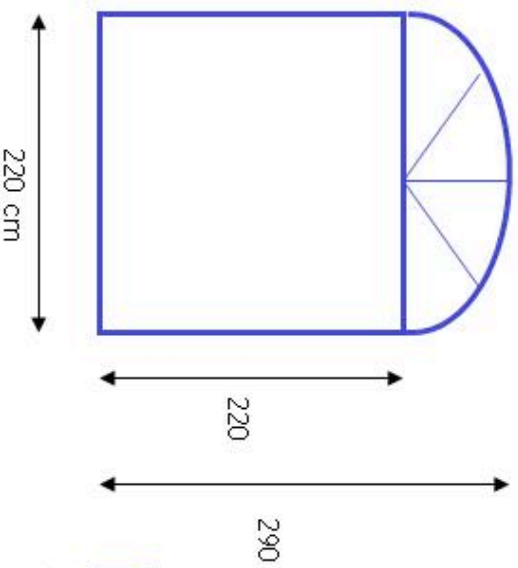

TECHNICAL PLAN TEATRO METAMORFOSO

Front view